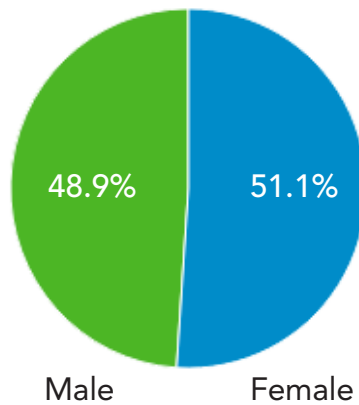

Google Analytics Audience Overview

Pageviews
51,810

Page / Session
2.67

Unique Pageviews
23,732

Sessions
19,405

Age

Average age 45.13

Demographics

Sessions by device

Top 10 MA Locations

Top Acquisition Channels

*based on Google analytics from Nov. 1, 2020 through Jan. 31, 2021

For additional information about our digital ad packages and print combination rates, please contact: