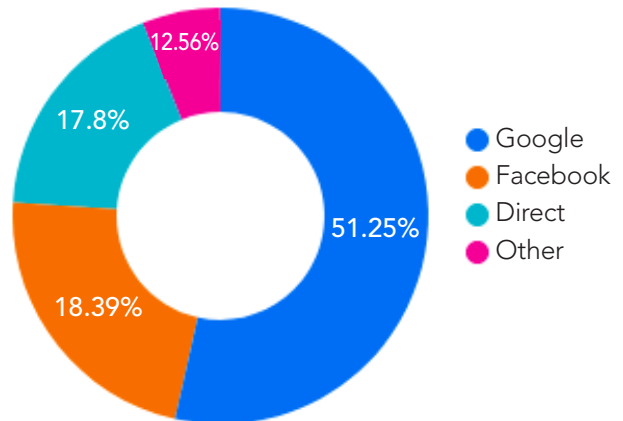

Google Analytics Audience Overview

Pageviews
51,810

Page / Session
2.67

Unique Pageviews
23,732

Sessions
19,405

Age

Average age 45.13

Demographics

Sessions by device

Top 10 MA Locations

Top Acquisition Channels

*based on Google analytics from Nov. 1, 2020 through Jan. 31, 2021

For additional information about our digital ad packages and print combination rates, please contact: