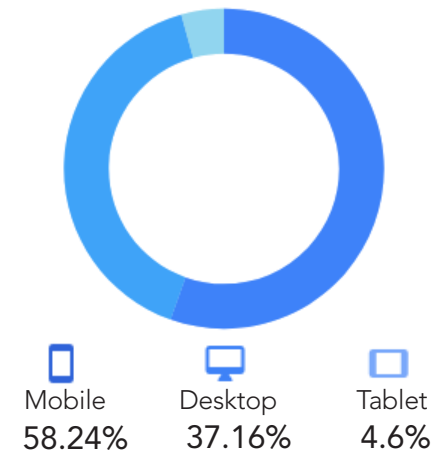

Google Analytics Audience Overview

Pageviews
51,810

Page / Session
2.67

Unique Pageviews
23,732

Sessions
19,405

Age

Average age 45.13

Demographics

Sessions by device

Top 10 MA Locations

Top Acquisition Channels

*based on Google analytics from Nov. 1, 2020 through Jan. 31, 2021

For additional information about our digital ad packages and print combination rates, please contact: