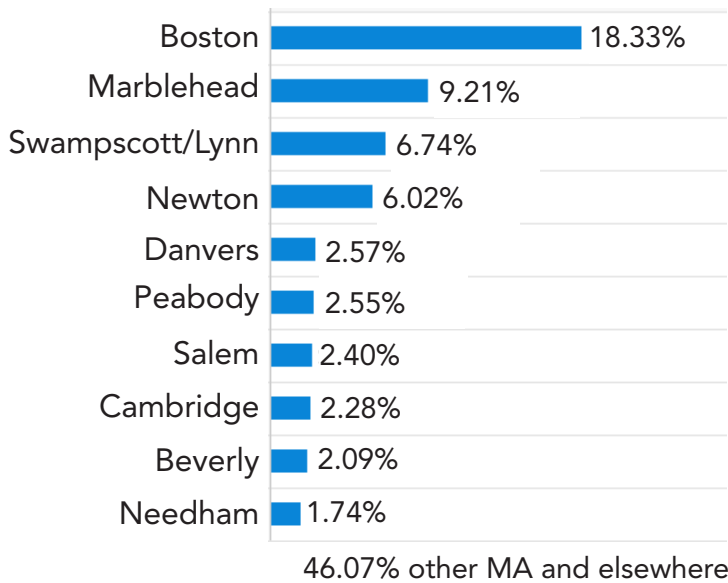

Google Analytics Audience Overview

Pageviews
51,810

Page / Session
2.67

Unique Pageviews
23,732

Sessions
19,405

Age

Average age 45.13

Demographics

Sessions by device

Top 10 MA Locations

Top Acquisition Channels

*based on Google analytics from Nov. 1, 2020 through Jan. 31, 2021

For additional information about our digital ad packages and print combination rates, please contact: