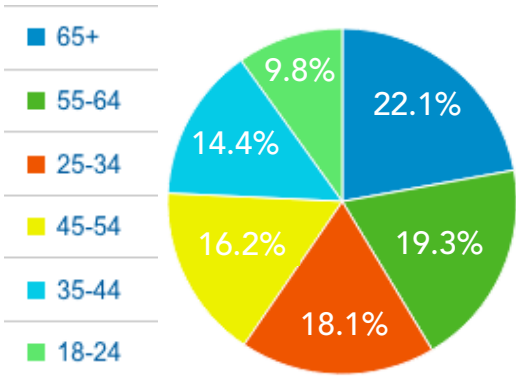

Google Analytics Audience Overview

Pageviews
51,810

Page / Session
2.67

Unique Pageviews
23,732

Sessions
19,405

Age

Average age 45.13

Demographics

Sessions by device

Top 10 MA Locations

Top Acquisition Channels

*based on Google analytics from Nov. 1, 2020 through Jan. 31, 2021

For additional information about our digital ad packages and print combination rates, please contact: